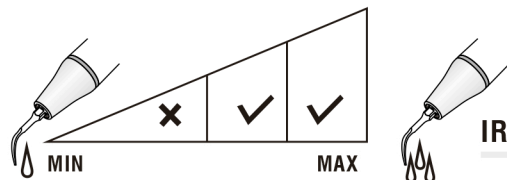

# G5 (GD5/GS5)

Recommended for treating simple cases and gross supragingival scaling.

Demo Video

**MODE: G**

**POWER**

**IRRIGATION**