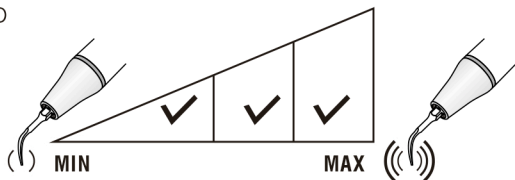

# G5 (GD5/GS5)

Recommended for treating simple cases and gross supragingival scaling.

Demo Video

**MODE: G**

**POWER**

**IRRIGATION**