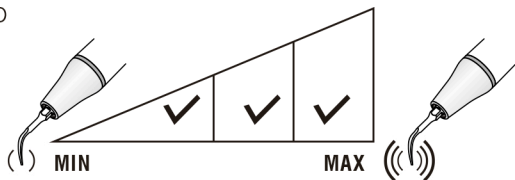

# P1(PD1/PS1)

Slim and sharp , recommended for cleaning and irrigating of subgingival deposits.

Demo Video

**MODE: P**  
**POWER**

**IRRIGATION**